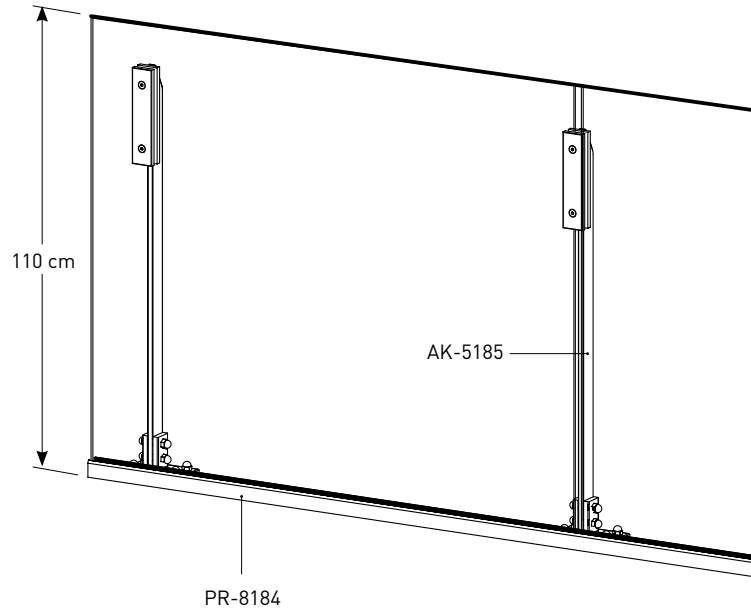

SQUARE LX17

Glass Model Railing
Camlı Model

The Profiles and Accessories Shown in the System / Sistemde Gösterilen Profil ve Aksesuarlar

AK-5185

PR-8184

PR-6728

AK-FT10

AK-5027K